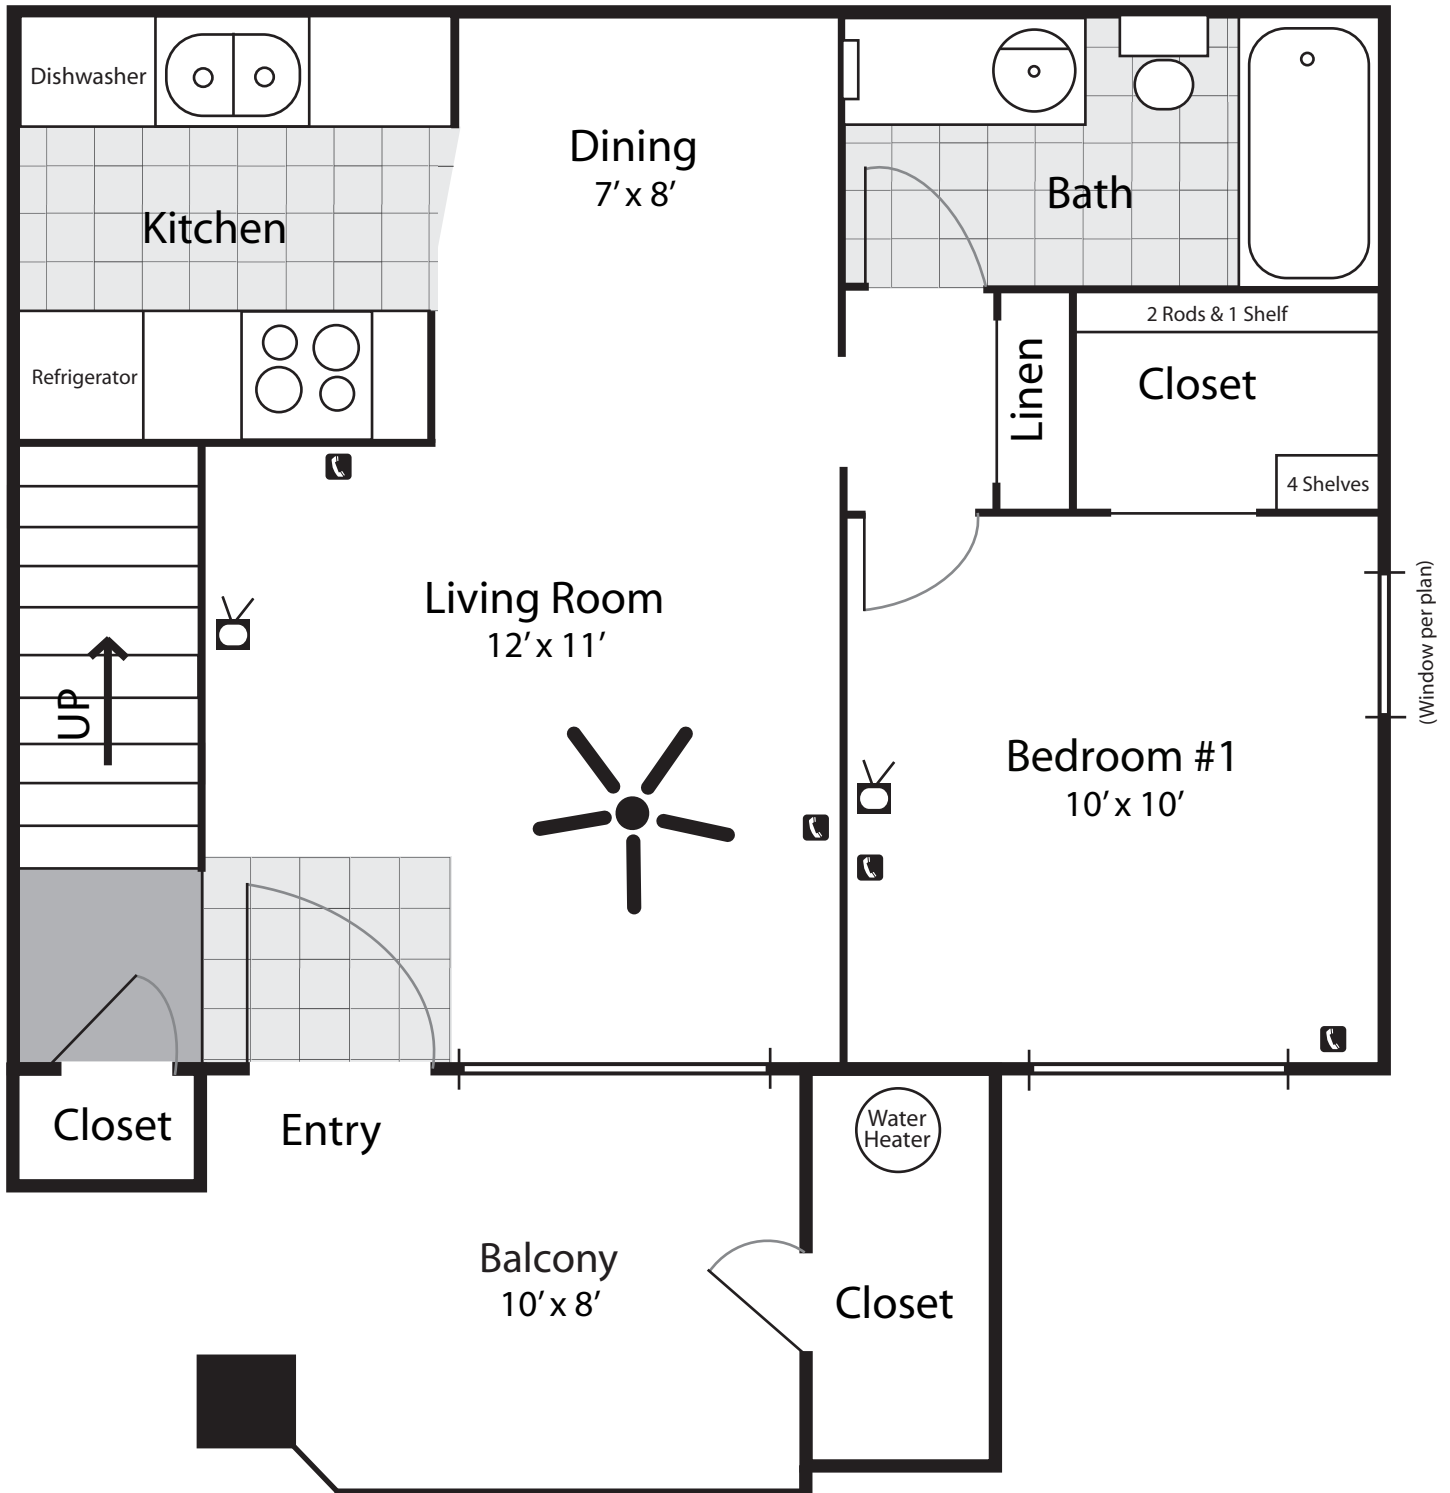

## Unit "C" -1st Floor

Three Bedroom/Two Bath

1054 Square Feet

Floorplan not to Scale

## Unit "C" -2nd Floor

Three Bedroom/Two Bath

1054 Square Feet

Floorplan not to Scale