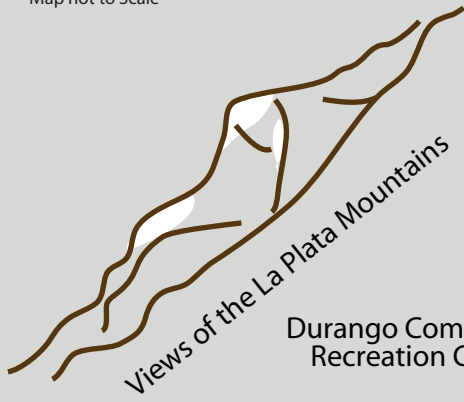

Map not to Scale

Durango Mountain Resort
Ski Area
&
Silverton/Ouray

Vallecito Lake

Views of the La Plata Mountains

Durango Community
Recreation Center

550

Animas River

32nd Street

240

Florida Road

N College Dr

City
Reservoir

Rim Dr

Hillcrest Golf Club

Sky Ridge Estates

Fort Lewis
College

Convenience Store
Coffee Bar
Gas Station
& Liquor Store

Silver Peaks
Trail Head

SILVER PEAKS
Condominium Homes

160

Cortez/
Mesa Verde

Downtown
Durango

College Dr

Durango & Silverton
Narrow Gauge Train

3

Mercy Hospital

Bayfield

160

Farmington

550

La Plata County
Airport